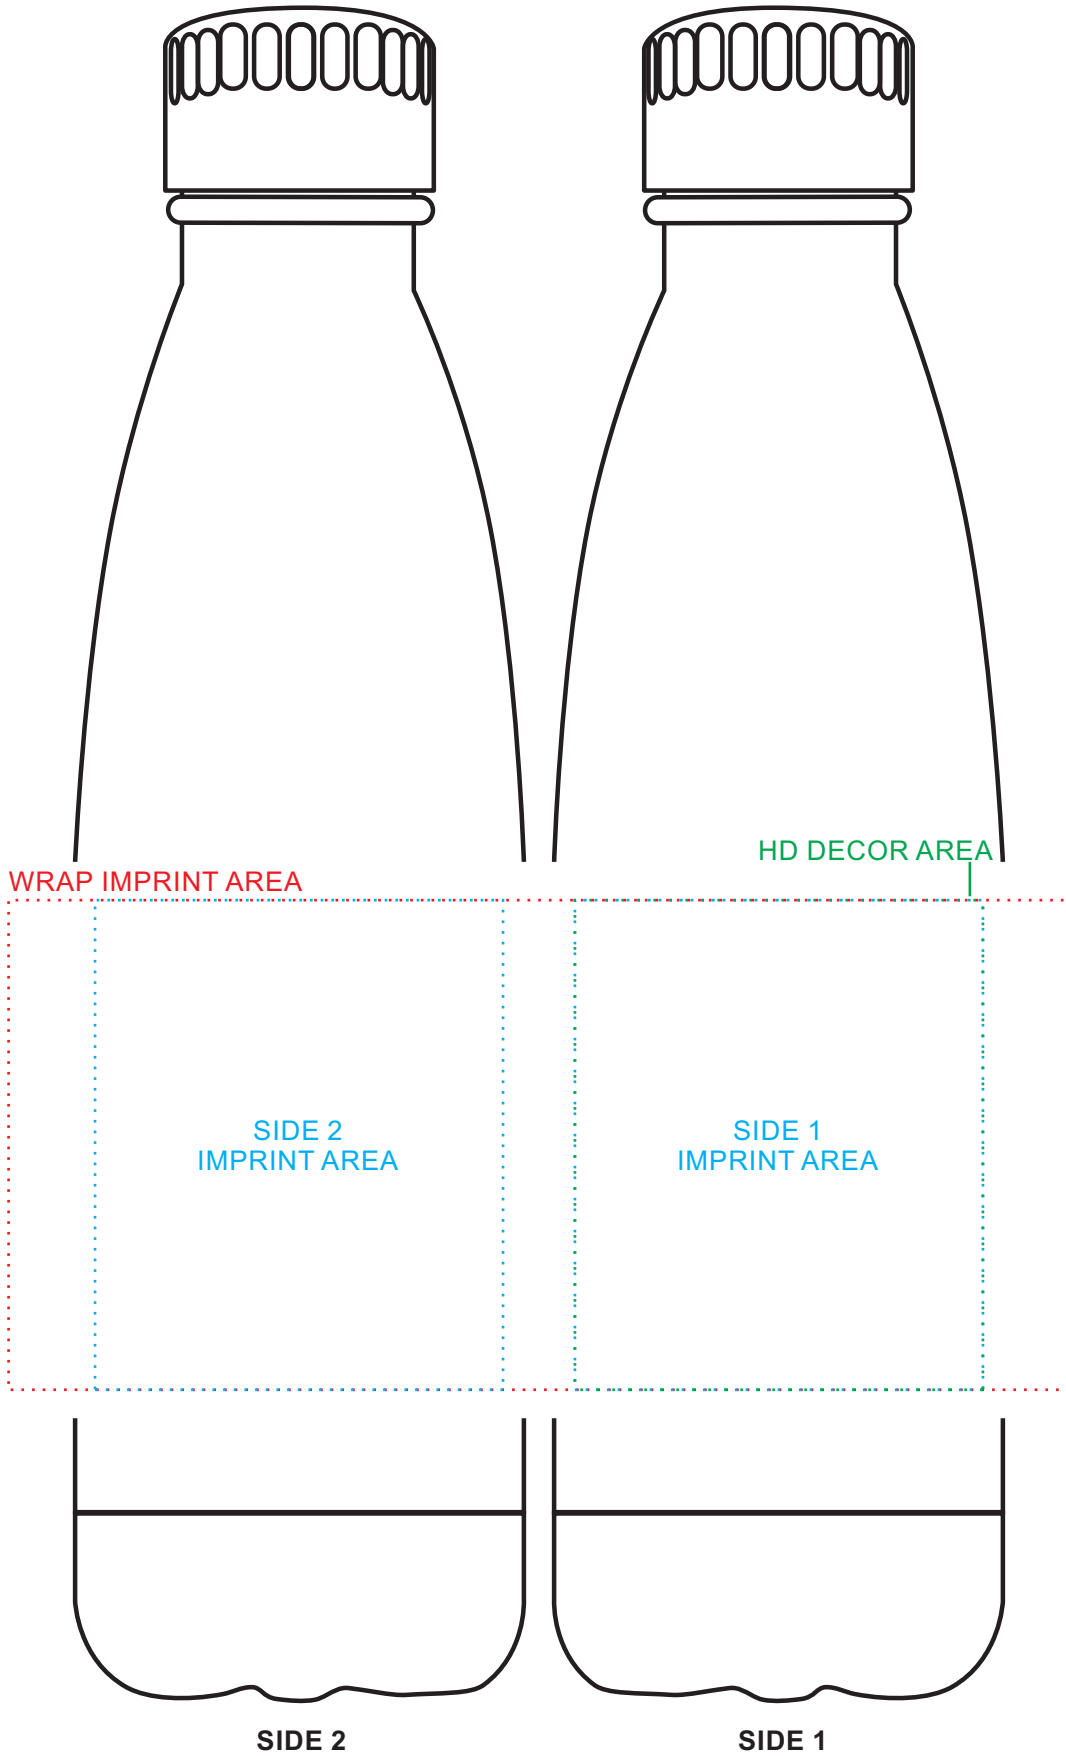

Product Name: The Pin Double Wall Vacuum Bottle

Code: D380

Scale: 85%

*Dotted line represents max decorating size. All sizes are approximate and subject to change.